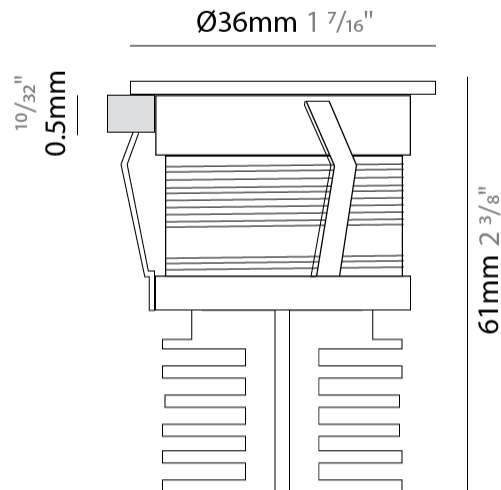

PHYSICAL

Shape: Square _____
Length (mm): 36 _____
Length (in): 1 7/16 _____
Width (mm): 36 _____
Width (in): 1 7/16 _____
Height (mm): 61 _____
Height (in): 2 3/8 _____
Min. Recessing Depth (mm): 66 _____
Min. Recessing Depth (in): 2 5/8 _____
Light Distribution: Direct _____
Weight (kg): 0.08 _____
Weight (lbs): 0.18 _____
Diffuser: Transparent methacrylate _____
Gasket: Silicon rubber _____
Fixture Finish: Chrome _____
Fixture Material: Aluminum Die Cast _____

ELECTRICAL

Lamp Type: LED (Zhaga Standard) _____
Input Wattage (W): 4.5 _____
Total Output Wattage (W): 3 _____
Dimming: Non-Dimming / Phase Dimming (120Vac only) / 0-10V Dimming _____
Driver Included: No _____
Driver Location: Remote _____
Driver Type: Constant Current - 120 / 277Vac _____
Driver Class: Class 2 _____
Input Voltage (V): 120 - 277 _____
Constant Current (MA): 350 _____
Constant Voltage (V): 8.75 _____
Upon Request: Requires a minimum of 2 fixtures for 0-10V dimming options _____

LED

Color Temperature (°K): 3000 / 4000 _____
Max. Delivered Lumen (lm): 285 / 300 _____
Nominal Lumen (lm): 350 / 380 _____
CRI: >80 CRI _____
Lamp Life (hrs): 50000 _____

OPTICAL

Optic°: 45 _____

RATINGS AND CERTIFICATIONS

Certified By: Certified for North American Standards _____
IP rating: IP68 _____

0.08kg / 0.18 lbs

28mm 1 1/8"